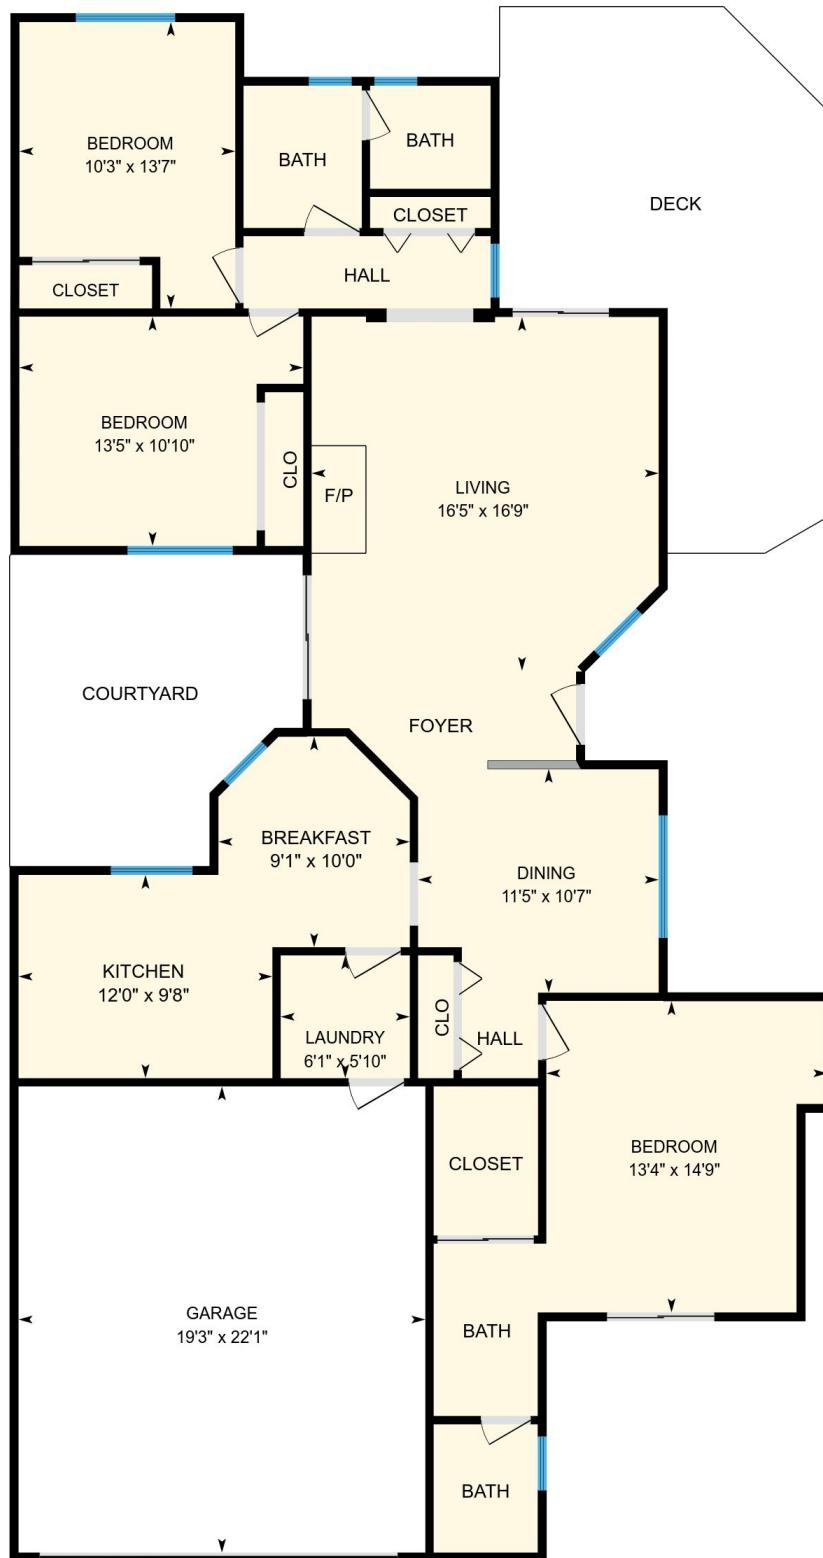

5376 Traci Dr, Santa Barbara, CA

Main Floor Total Exterior Area 1539 sq. ft.
Total Interior Area 1430 sq. ft.

PREPARED: Nov, 2017